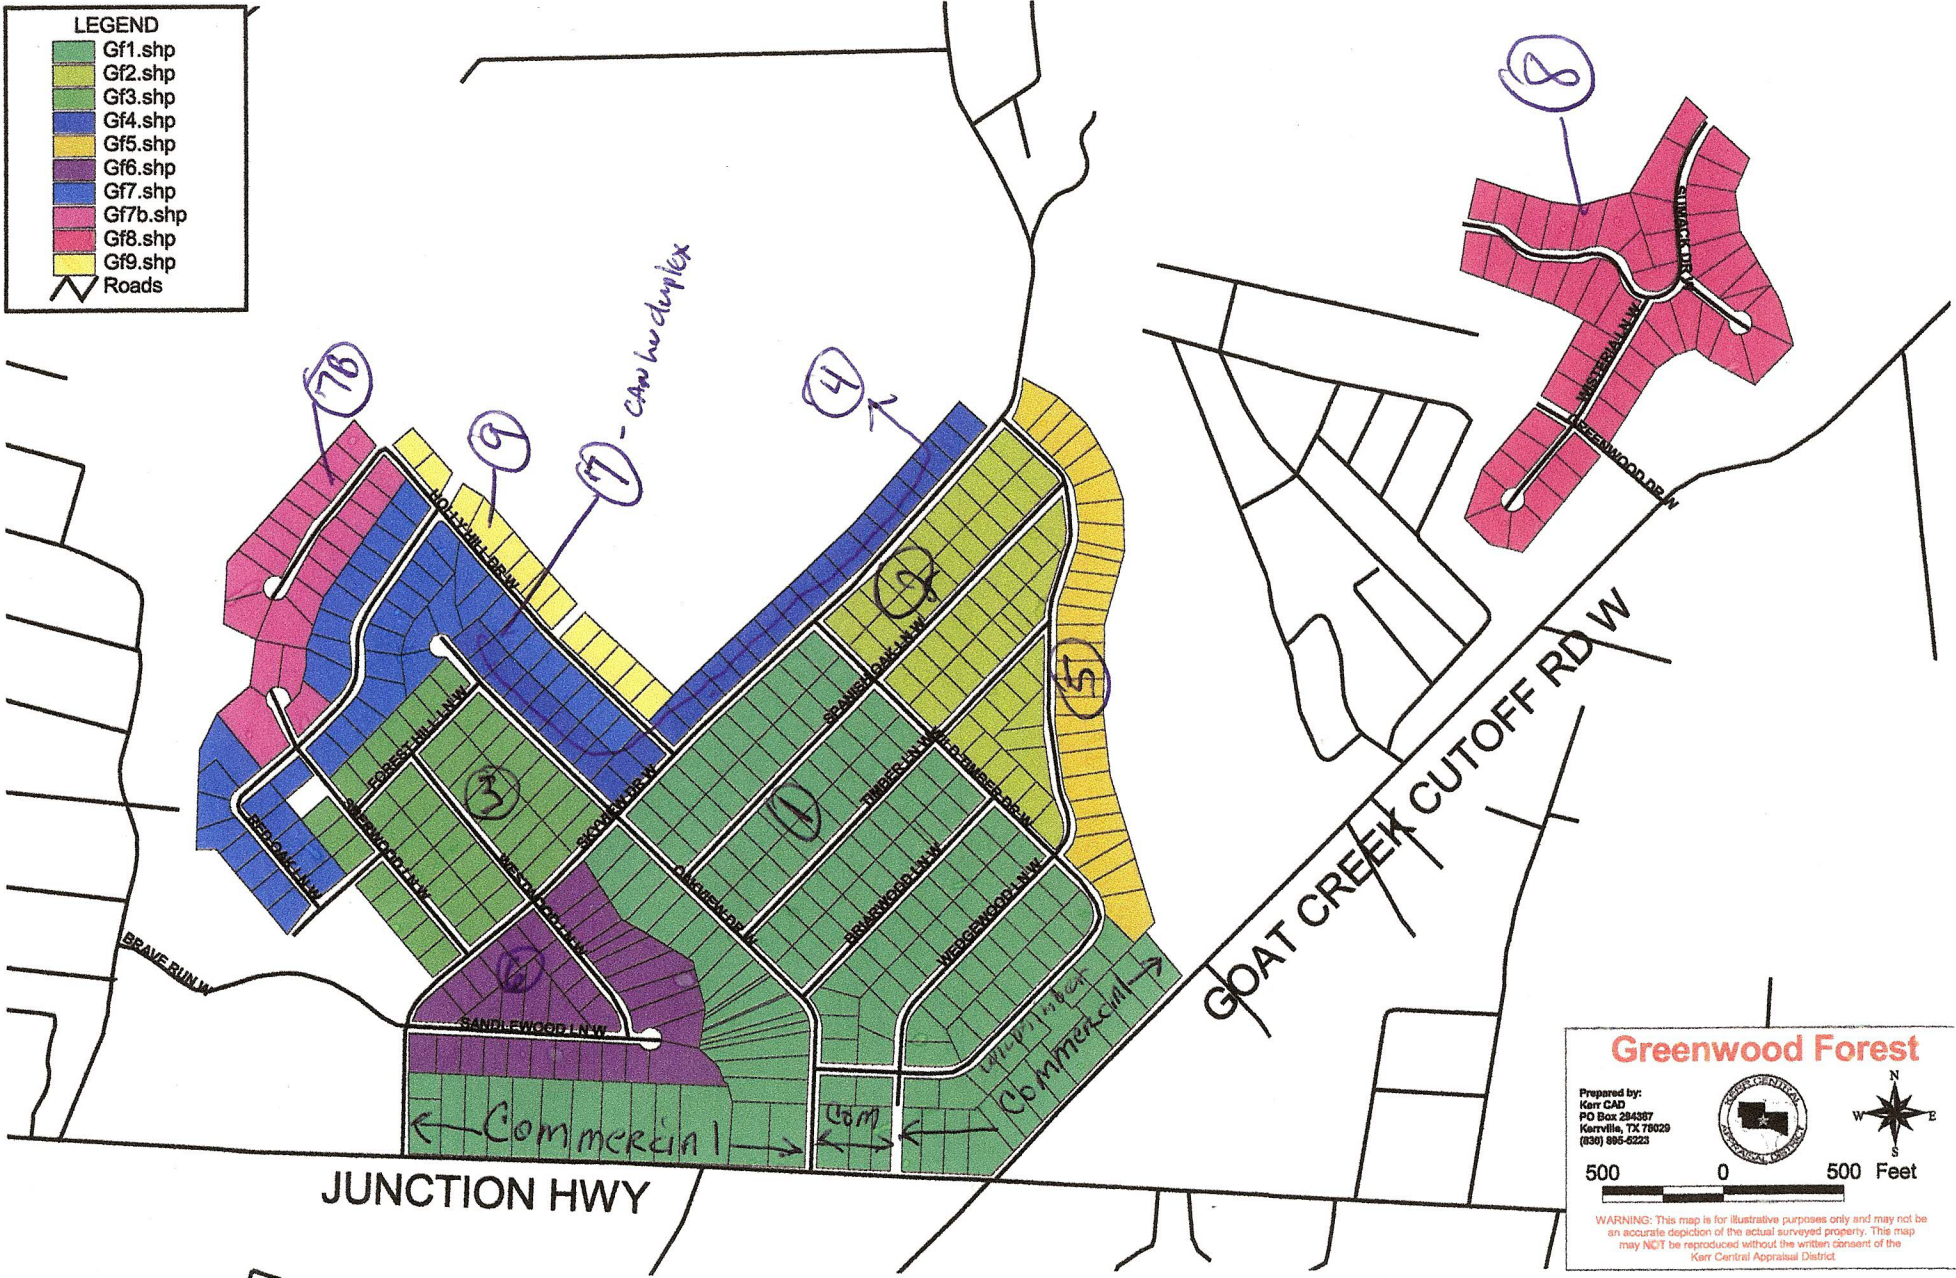

**LEGEND**

Gf1.shp
Gf2.shp
Gf3.shp
Gf4.shp
Gf5.shp
Gf6.shp
Gf7.shp
Gf7b.shp
Gf8.shp
Gf9.shp
Roads

**Greenwood Forest**

Prepared by:  
 Kerr CAD  
 PO Box 284387  
 Kerrville, TX 78029  
 (830) 895-6223

500 0 500 Feet

WARNING: This map is for illustrative purposes only and may not be an accurate depiction of the actual surveyed property. This map may NOT be reproduced without the written consent of the Kerr Central Appraisal District.